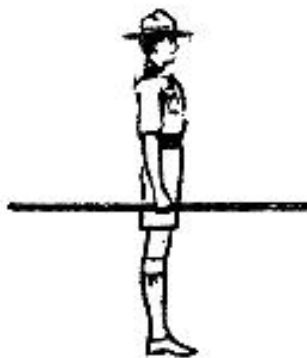

Trail Staff