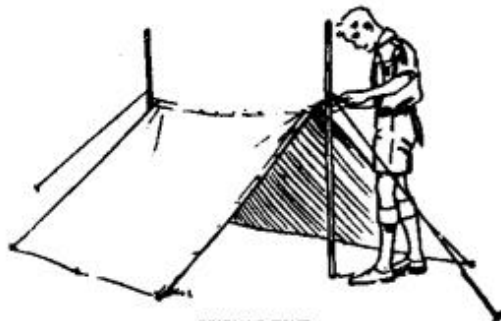

CLASSIC BOYS LIFE SERIES

THE SCOUT STAFF

Some uses of the SCOUT STAFF

BIVOAC TENT

FRAMEWORK FOR A RAFT AND FOR POLING IT

HUMAN BARRIER

LEAPING A STREAM OR SOUNDING THE DEPTH

PHYSICAL EXERCISES

FRAMEWORK FOR A HUT

CLIMBING

CLIMBING

IMPROVED STRETCHER

PARADE USAGE OF THE SCOUT STAFF.

At the Alert

At Ease

Sit at Ease