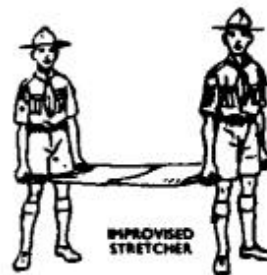

CLASSIC BOYS LIFE SERIES

THE SCOUT STAFF

Some uses of the SCOUT STAFF

BIVOAC TENT

FRAMEWORK FOR A RAFT AND FOR POLING IT

HUMAN BARRIER

LEAPING A STREAM OR SOUNDING THE DEPTH

PHYSICAL EXERCISES

FRAMEWORK FOR A HUT

CLIMBING

CLIMBING

IMPROVED STRETCHER

PARADE USAGE OF THE SCOUT STAFF.

At the Alert

At Ease

Sit at Ease