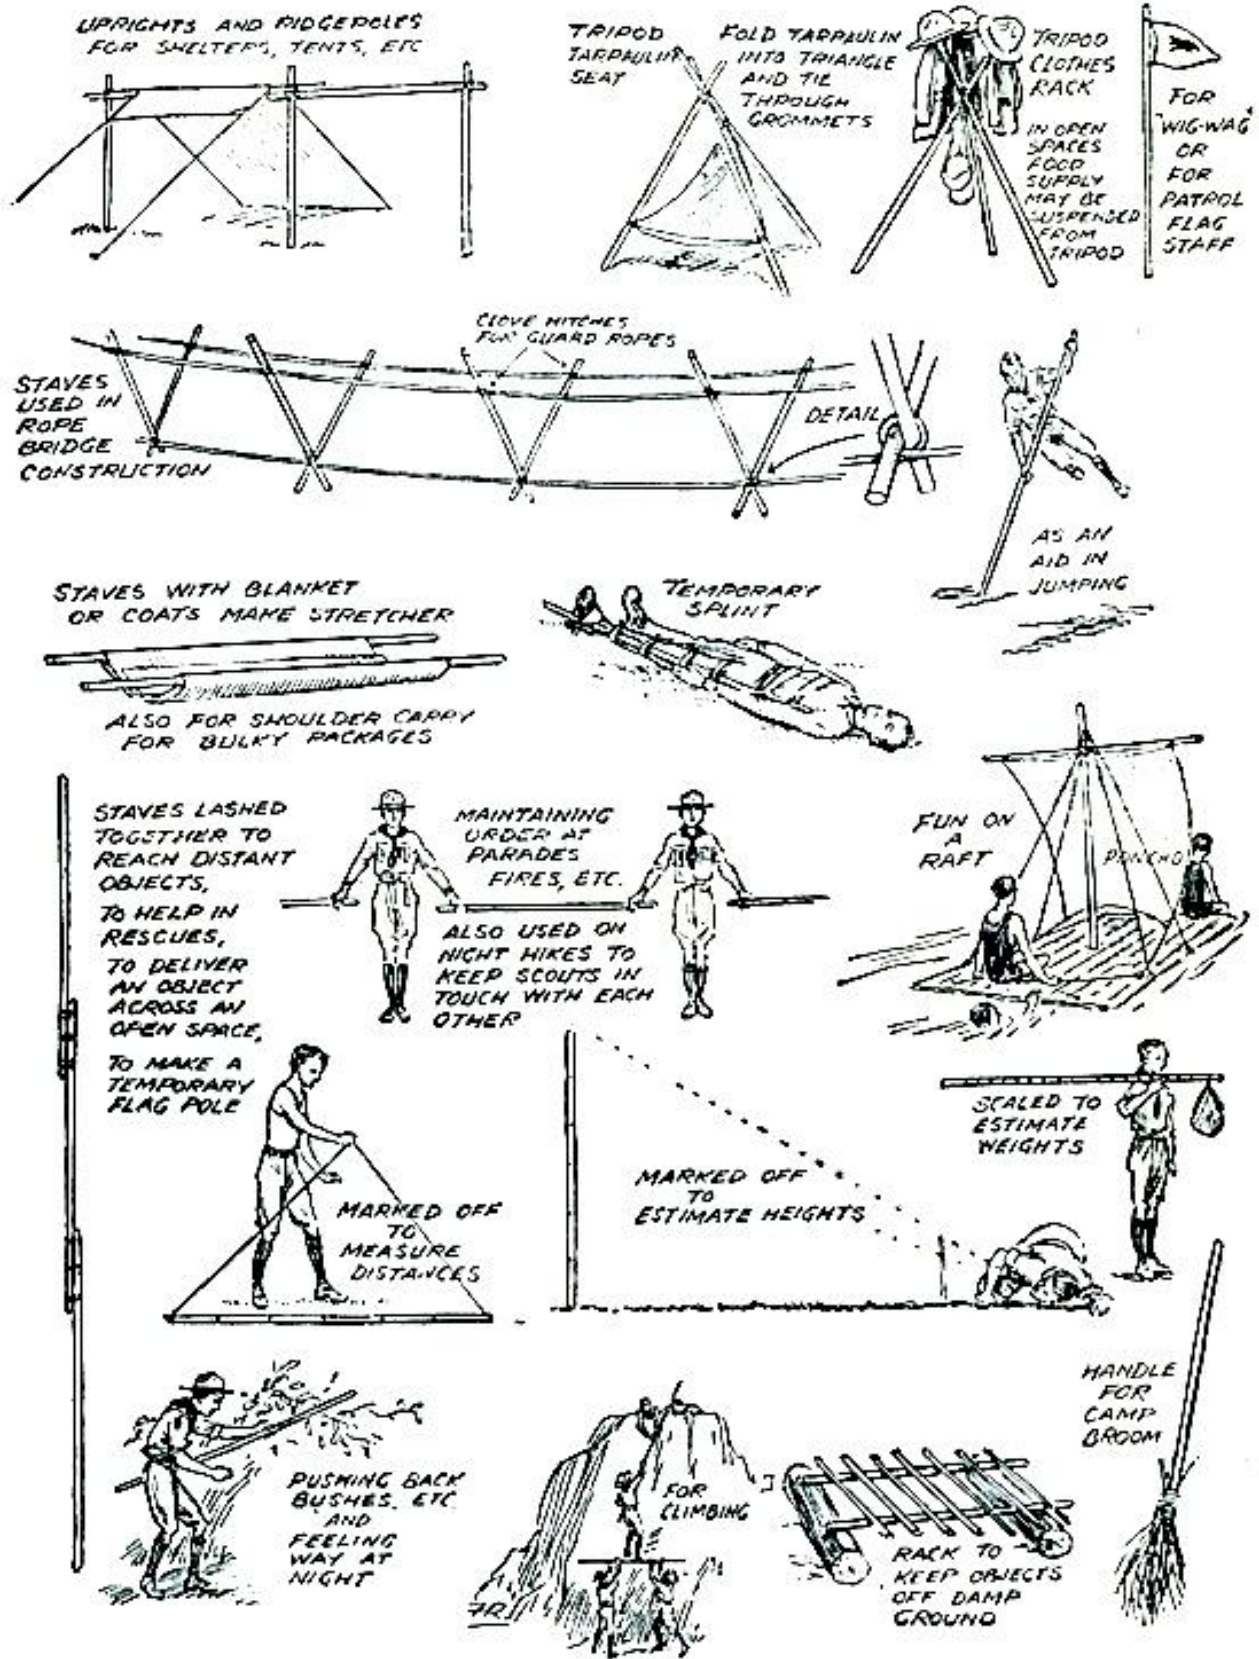

CLASSIC BOYS LIFE SERIES

THE SCOUT STAFF

Some uses of the SCOUT STAFF

BIVOAC TENT

FRAMEWORK FOR A RAFT AND FOR POLING IT

HUMAN BARRIER

LEAPING A STREAM OR SOUNDING THE DEPTH

PHYSICAL EXERCISES

FRAMEWORK FOR A HUT

CLIMBING

CLIMBING

IMPROVED STRETCHER

PARADE USAGE OF THE SCOUT STAFF.

At the Alert

At Ease

Sit at Ease

**Rest on Staff
(At Funerals)**

Support Staff

Slope Staff

Trail Staff

**Secure Staff
(Close order or Funerals)**