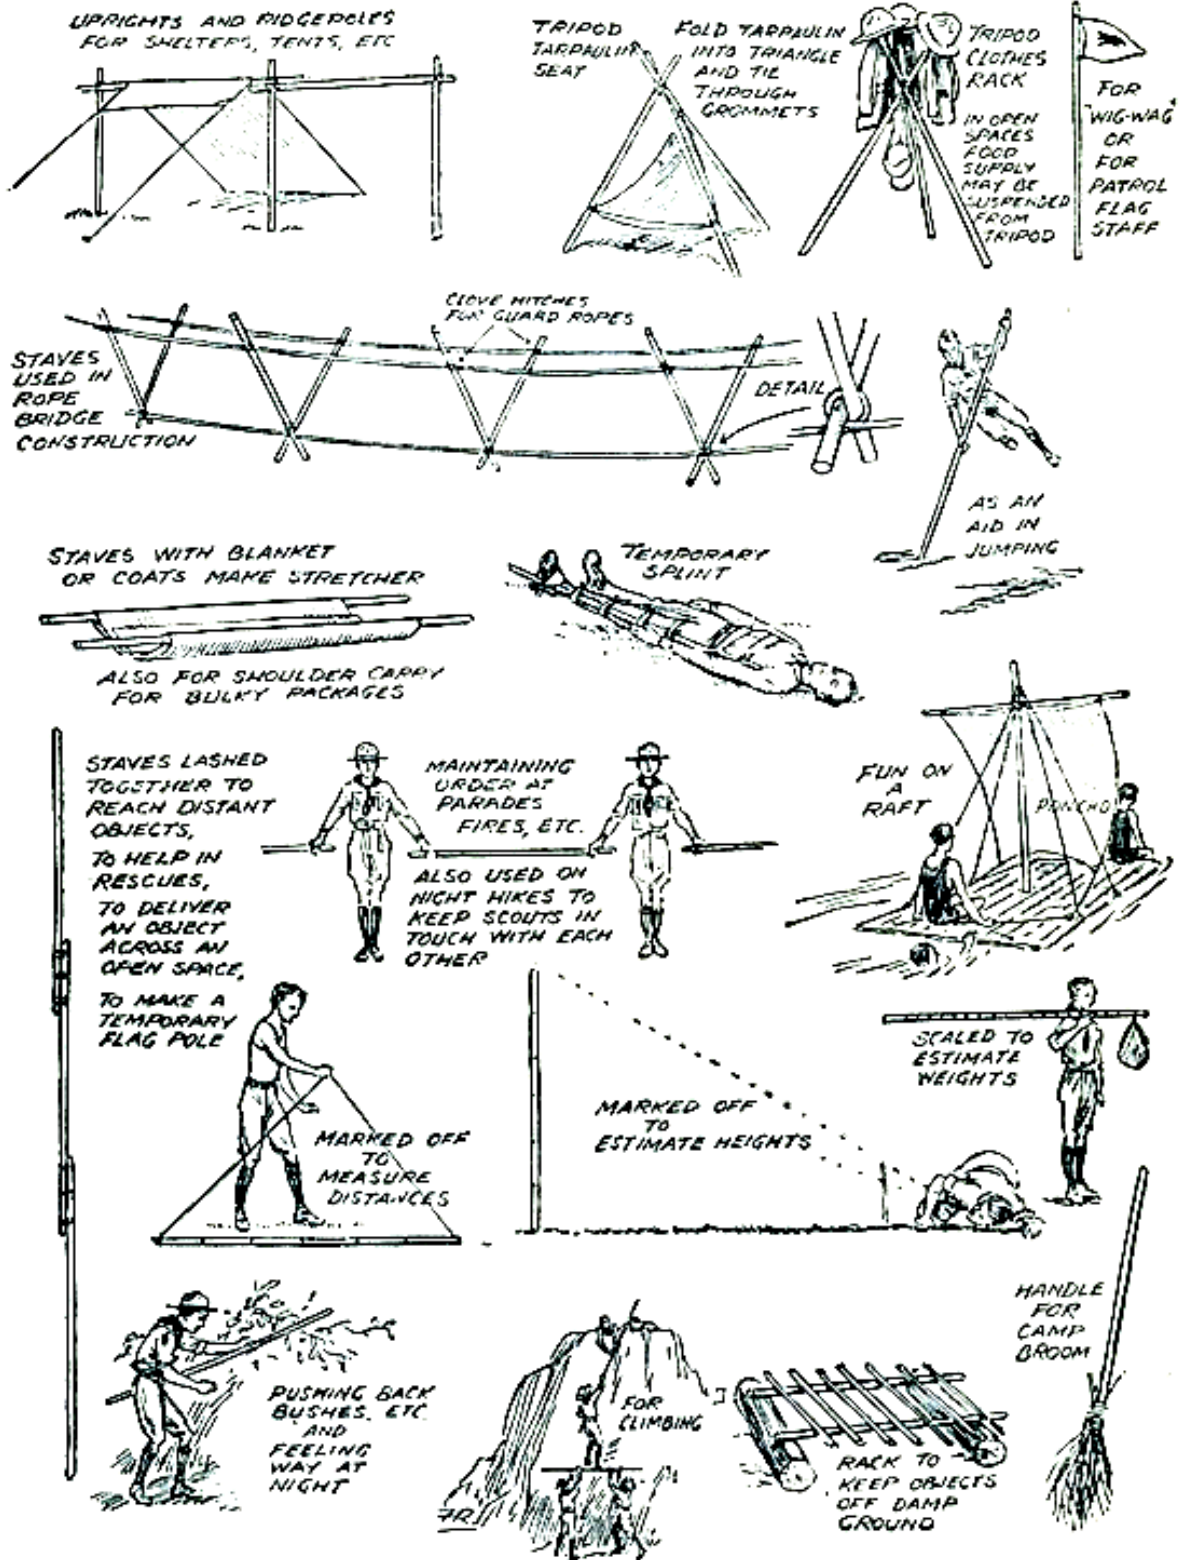

Fieldcraft Skill Series

Scout Staff Uses

Some uses of the SCOUT STAFF

BIVOUAC TENT

FRAMEWORK FOR A RAFT AND FOR POLING IT

HUMAN BARRIER

LEAPING A STREAM OR SOUNDING
THE DEPTH

PHYSICAL EXERCISES

FRAMEWORK FOR A HUT

CLIMBING

IMPROVISED
STRETCHER

PARADE USAGE OF THE SCOUT STAFF.

At the Alert

At Ease

Sit at Ease

Rest on Staff
(At Funerals)

Support Staff

Slope Staff

Trail Staff

Secure Staff
(Close order or Funerals)